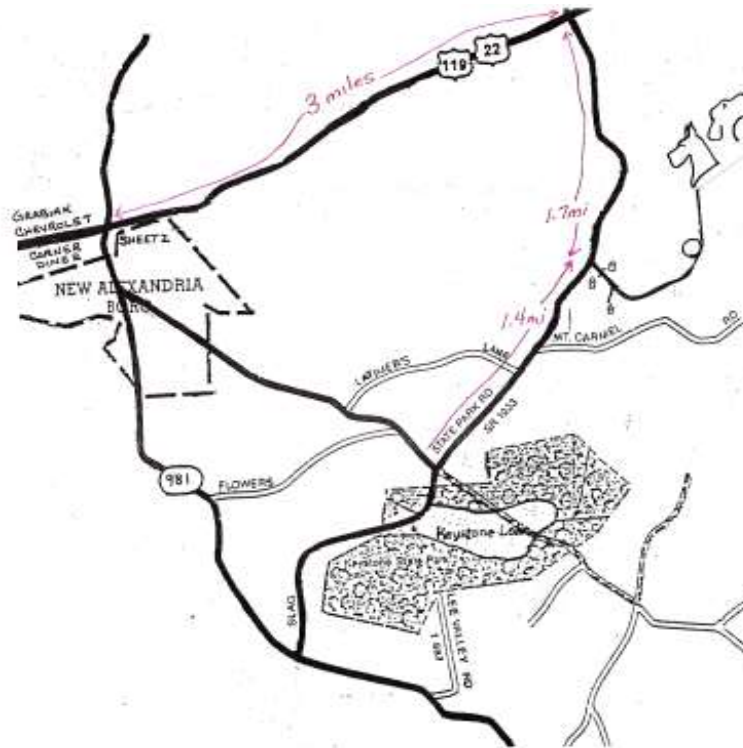

From Route 22:

At the traffic light at Sheetz take Rt 981 South. Quick left onto Keystone Park Rd Go 3 miles then left onto State Park Rd. Go 1.4 mi. Right on Rhododendron Dr. Go ½ mi into woods. Kennel on left.

From Route 30:

Rt 981 N passed Elks Club. Right on Slag Rd. At stop sign go straight onto State Park Rd. Go 1.4 mi. Right on Rhododendron Dr. ½ mi Kennel on left.